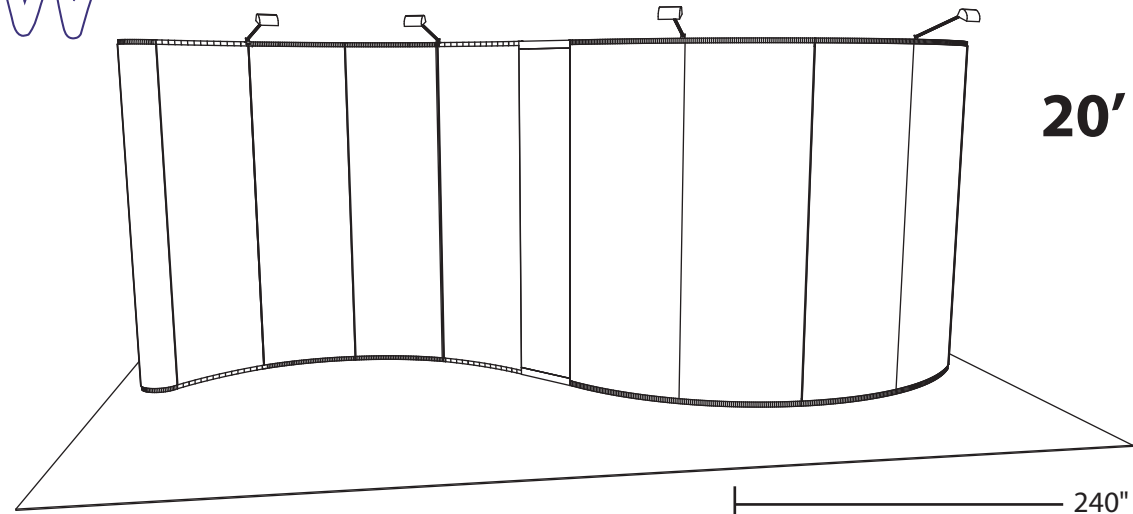

# 10'x20' Gullwing Display

Miriam inc.  
Marketing Agency

Miriam inc.  
Marketing Agency

# 20' Serpentine

# 3-10' Curved to create Island Kiosk

# 20' Combination Display