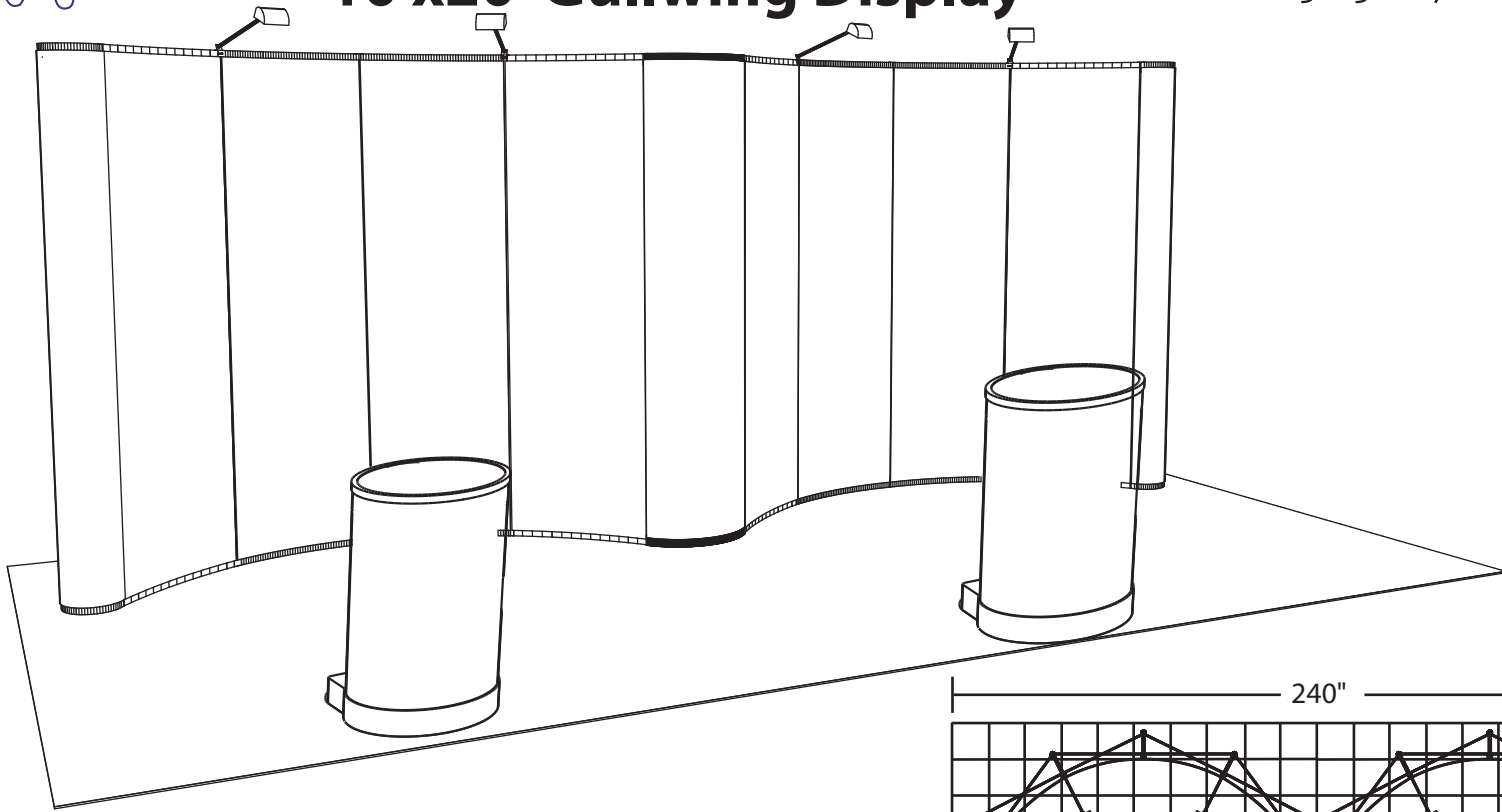

10'x20' Gullwing Display

Miriam inc.
Marketing Agency