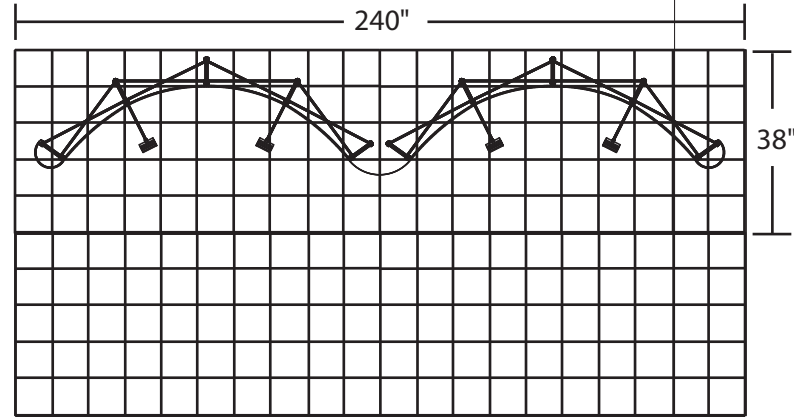

# 10'x20' Gullwing Display

Miriam inc.  
Marketing Agency

Miriam inc.  
Marketing Agency

# 20' Serpentine

# 3-10' Curved to create Island Kiosk

# 20' Combination Display