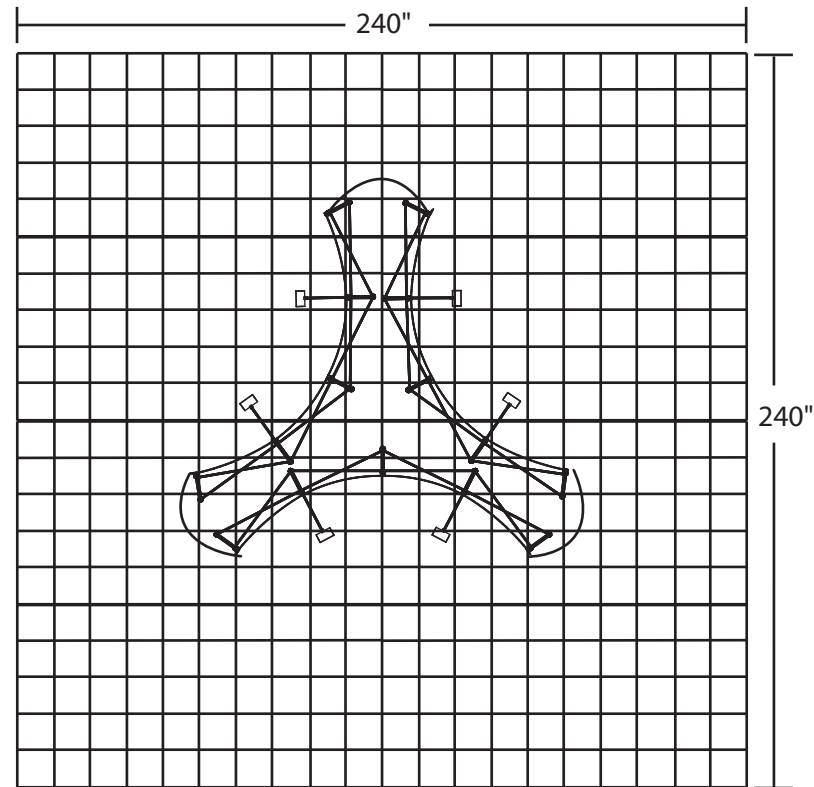

# 10'x20' Gullwing Display

Miriam inc.  
Marketing Agency

Miriam inc.  
Marketing Agency

# 20' Serpentine

# 3-10' Curved to create Island Kiosk

# 20' Combination Display