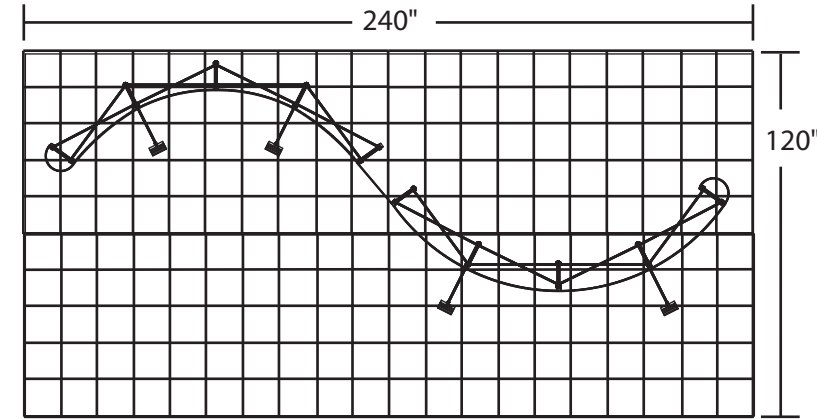

# 10'x20' Gullwing Display

Miriam inc.  
Marketing Agency

Miriam inc.  
Marketing Agency

# 20' Serpentine

# 3-10' Curved to create Island Kiosk

# 20' Combination Display