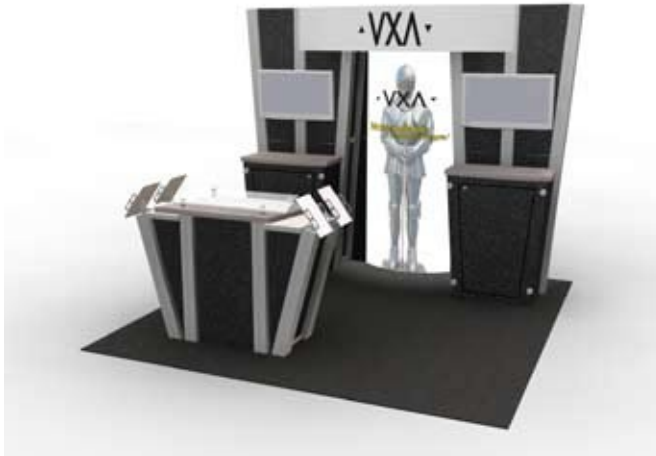

LTK - 5003: 10' Euro LT Hybrid Kit