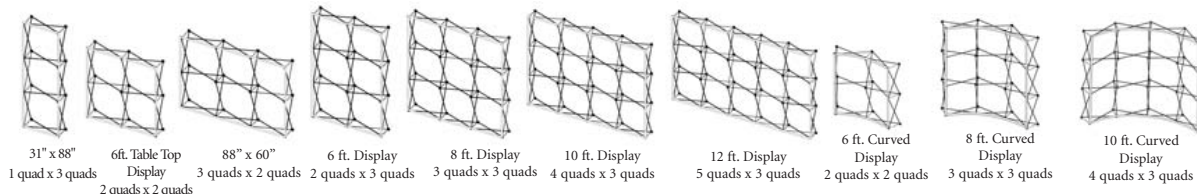

800-457-2369 • www.miriaminc.com • miriam@miriaminc.com
505-773-4945 • fax 801-409-9036 • HC 32, Box 323 • Quemado, NM 87829

Miriam inc.
Marketing Agency